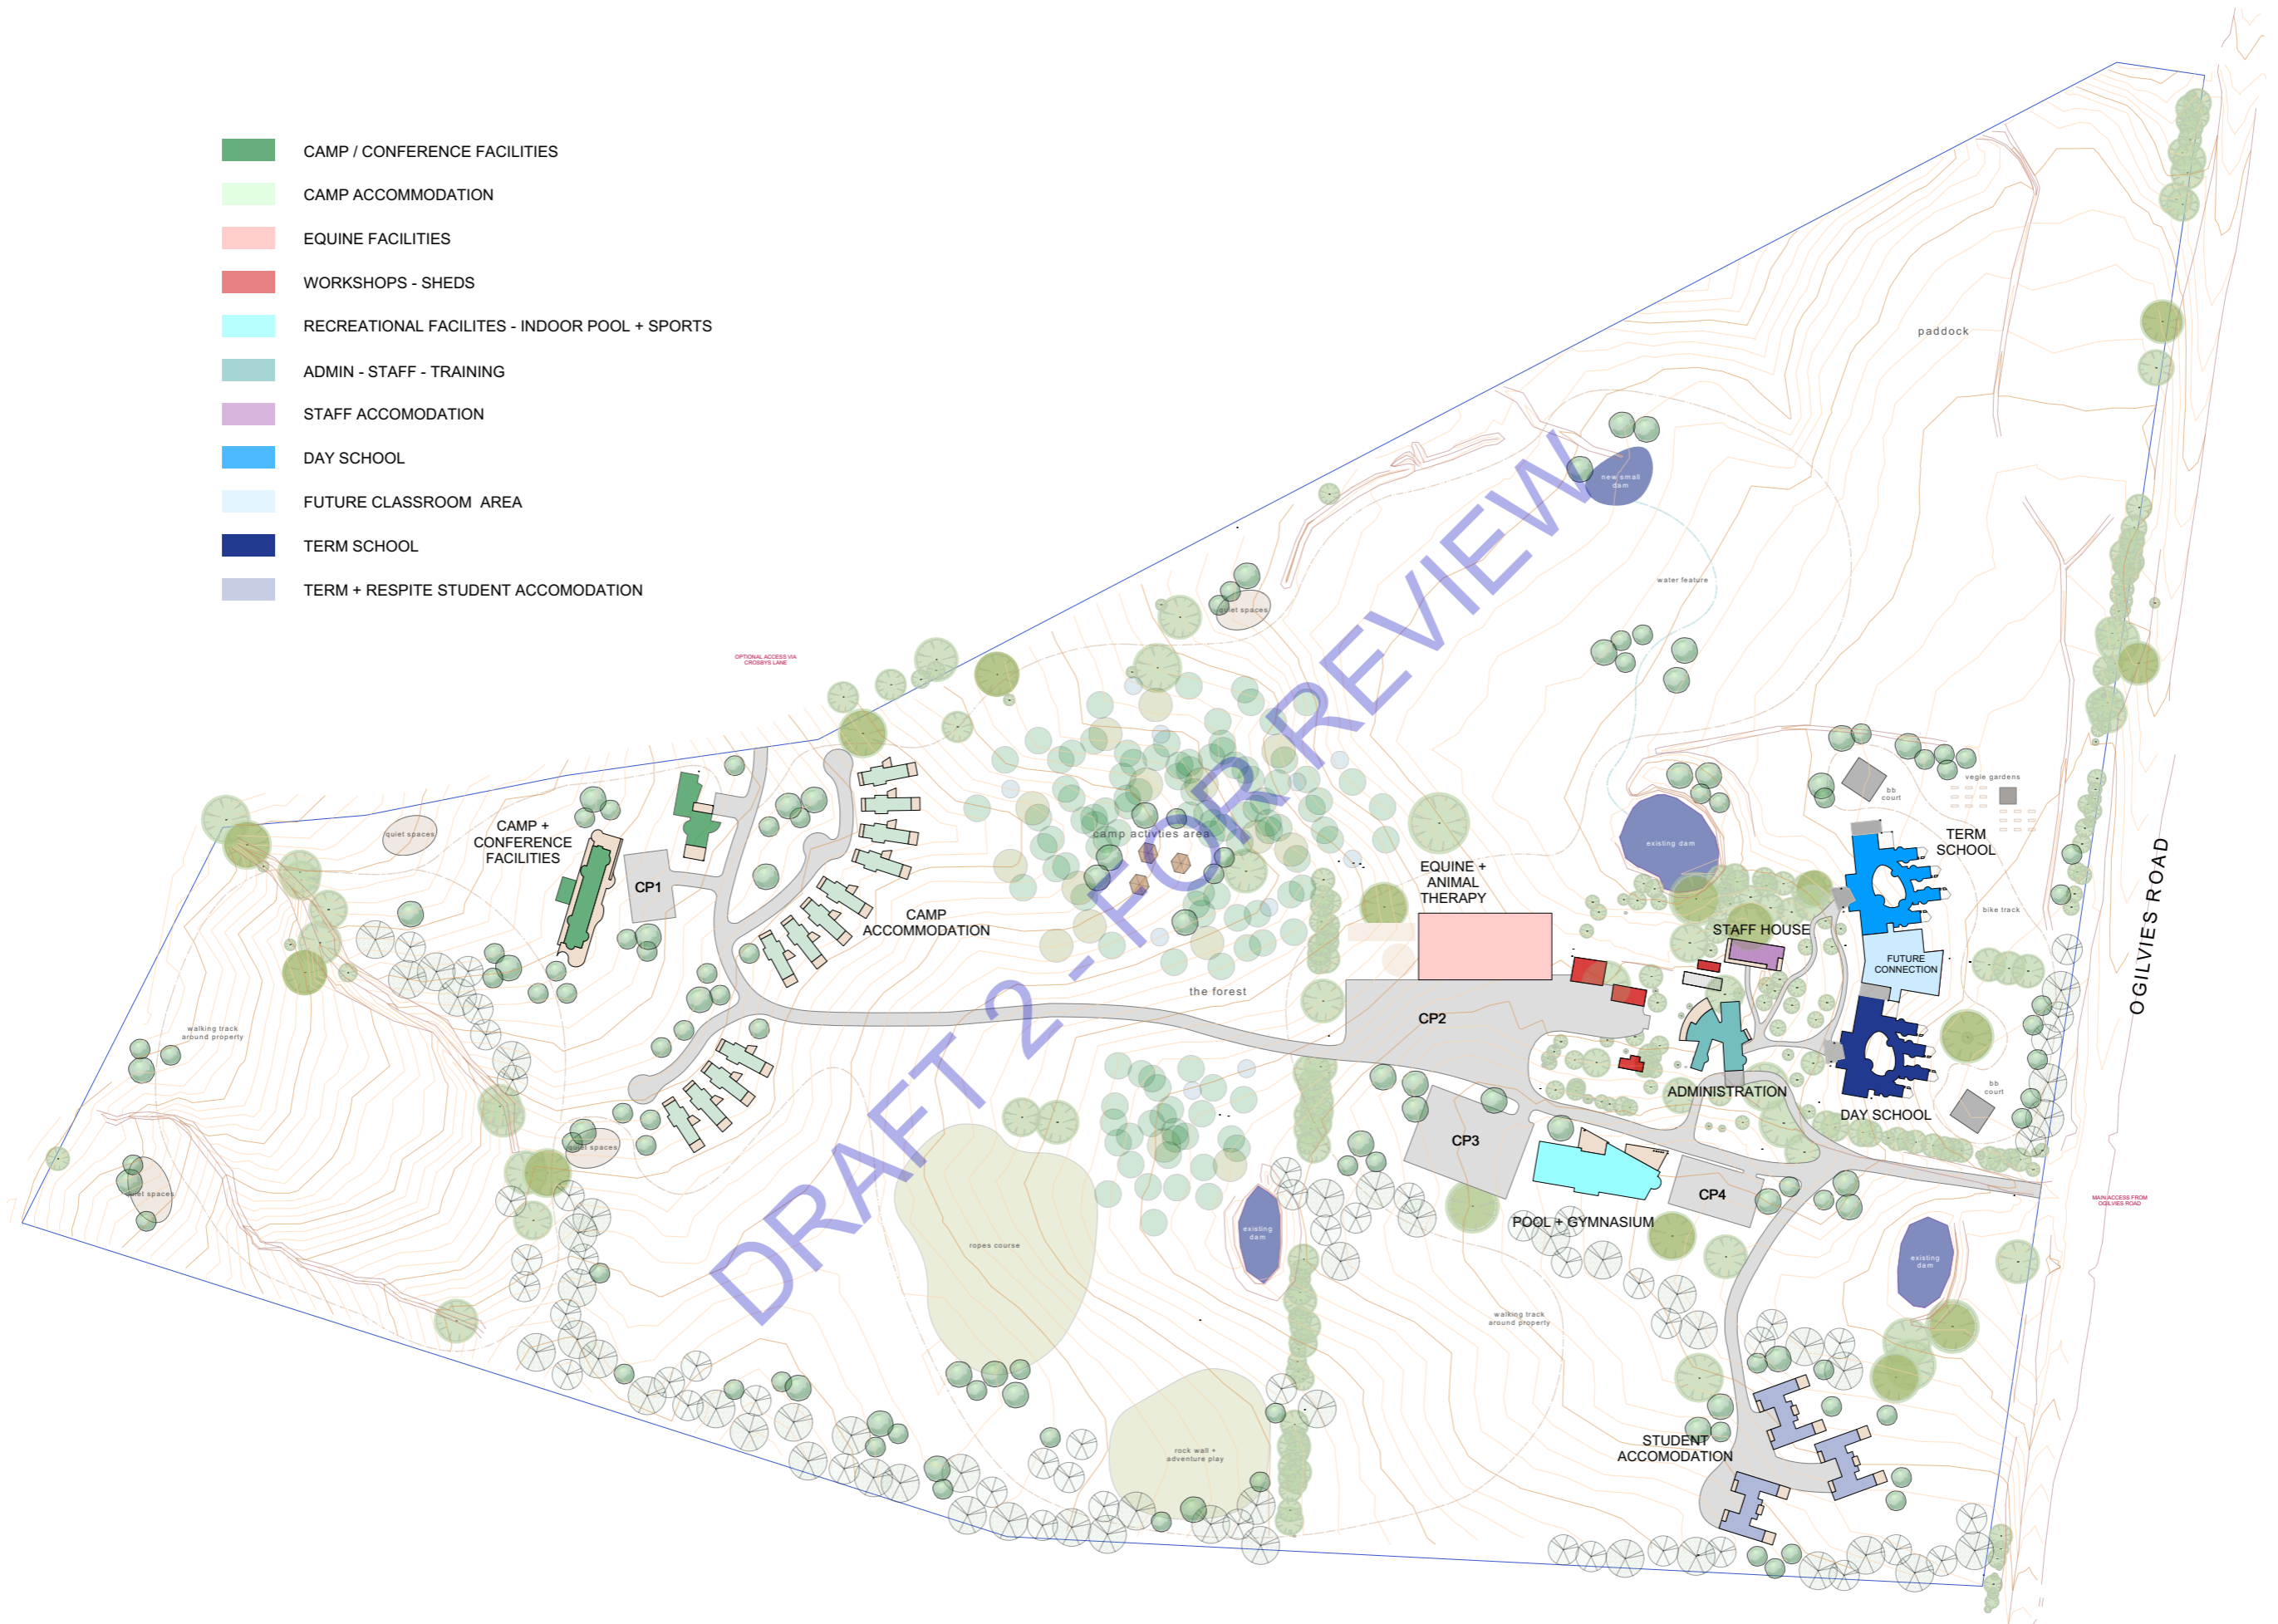

- CAMP / CONFERENCE FACILITIES
- CAMP ACCOMMODATION
- EQUINE FACILITIES
- WORKSHOPS - SHEDS
- RECREATIONAL FACILITIES - INDOOR POOL + SPORTS
- ADMIN - STAFF - TRAINING
- STAFF ACCOMMODATION
- DAY SCHOOL
- FUTURE CLASSROOM AREA
- TERM SCHOOL
- TERM + RESPITE STUDENT ACCOMMODATION

REV. A: 30M WATERWAY - BUILDING FOOTPRINT LOCATION ADJUSTMENT